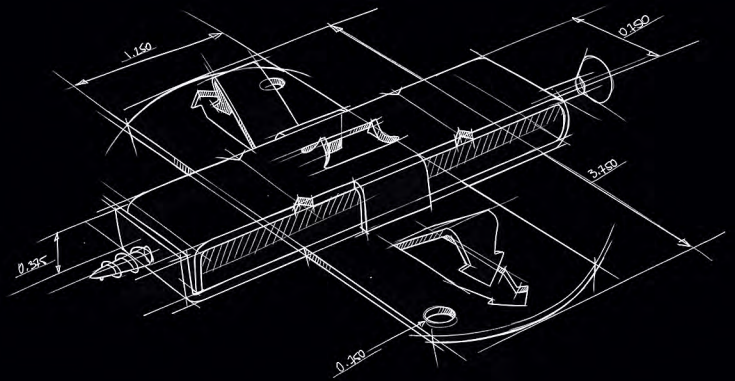

SHIMFLEX
WWW.SHIMFLEX.COM

**SHIMFLEX IS PROUD TO INTRODUCE ITS NEW,
REVOLUTIONARY TIME SAVING SOLUTION FOR WINDOW AND DOOR INSTALLATIONS.**

WE OFFER A SIMPLE, EASY TO USE, BREAKTHROUGH SOLUTION THAT WILL CHANGE THE WAY THE INDUSTRY WORKS. OUR SHIMFLEX SYSTEM REDUCES INSTALLATION TIME BY 80%+, CUTS COSTS, AND INCREASES ENERGY EFFICIENCY!

THE SHIMFLEX SYSTEM:

- A NEW PRODUCT THAT WILL TAKE THE MARKET BY STORM
- REQUIRES 80% LESS TIME TO INSTALL WINDOWS AND DOORS
- MADE FROM GALVANIZED STEEL, THE SYSTEM WILL NOT RUST
- A REVOLUTIONARY PRODUCT THAT WILL SAVE YOU TIME AND MONEY!
- AVOIDS PROBLEMS WITH MOISTURE AND MOLD DUE TO CONDENSATION
- CAN BE USED ON ALL SORTS OF WINDOWS AND DOORS (WOODEN, PVC, ALUMINIUM)
- INCREASES THE EFFICIENCY OF YOUR TEAM AND CUTS DOWN ON INSTALLATION COSTS
- A SIMPLE, EASY TO USE, INSTALLATION SYSTEM TO ADJUST AND AFFIX WINDOWS AND DOORS
- SIGNIFICANTLY INCREASES THE NUMBER OF INSTALLATIONS PER DAY. INCREASE YOUR REVENUE!
- INSTALLS WITH A HAMMER AND A DRILL. NO MORE CEDAR SHIMS, NAILS OR SCREWS
- SAVES TIME AND MONEY IN NEW CONSTRUCTION AND REPLACEMENT SCENARIOS
- FACILITATES THE INSTALLATION OF WINDOWS AND DOORS. NO MORE TROUBLES!
- IMPROVES THE ENERGY-EFFICIENCY OF WINDOWS AND DOORS
- STOP REMOVING, AND BREAKING, PVC SIDE COVERS
- INSTALLS WITH JUST 2 HAMMER STRIKES
- A HIGH QUALITY CANADIAN PRODUCT!
- NO MORE CEDAR SHIMS TO PREPARE
- DESIGNED AND MADE IN CANADA
- PATENT PENDING